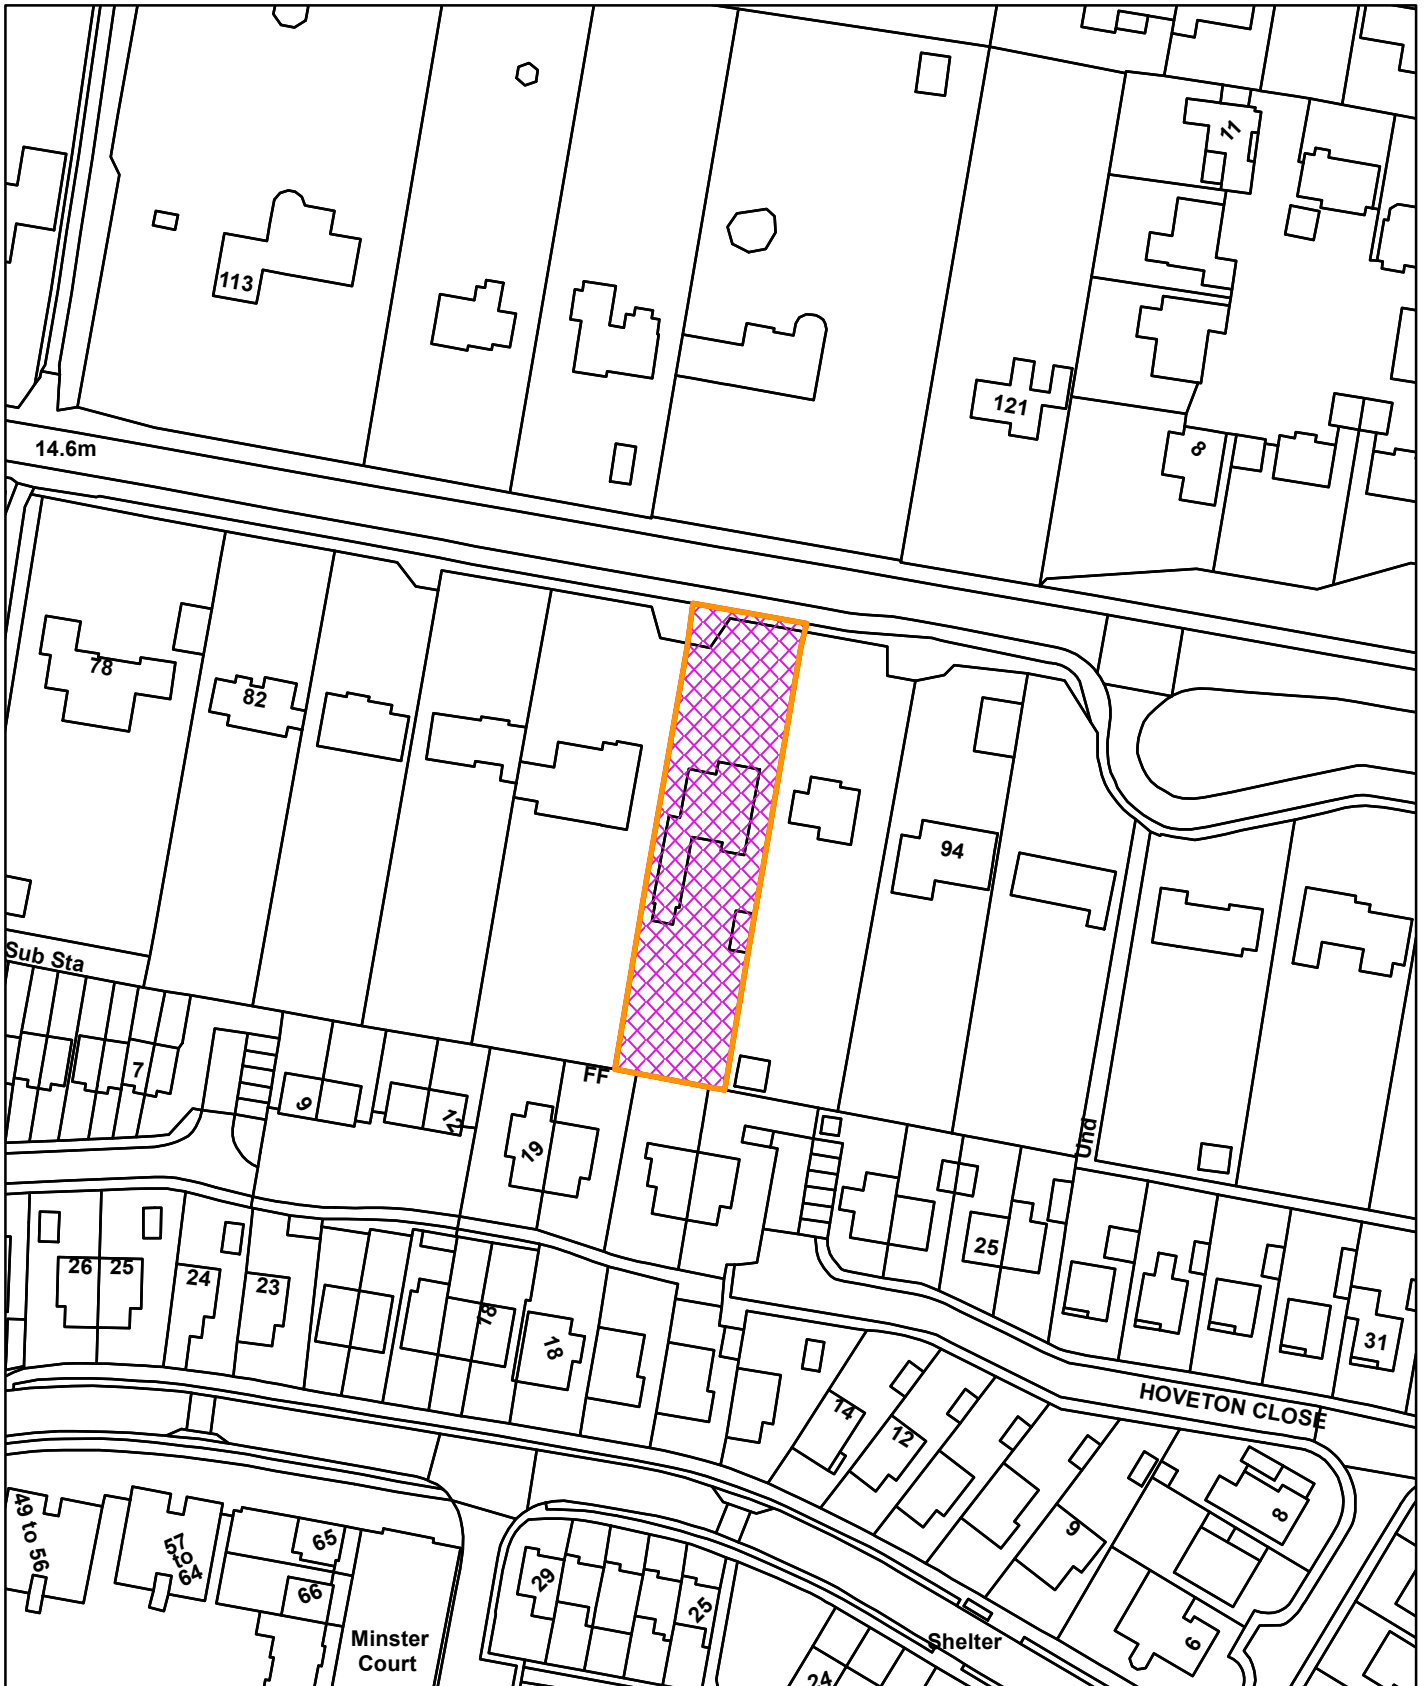

22/00282/F

90 Gayton Road Kings Lynn PE30 4ER

© Crown copyright and database rights 2023
Ordnance Survey 100024314

24/05/2023